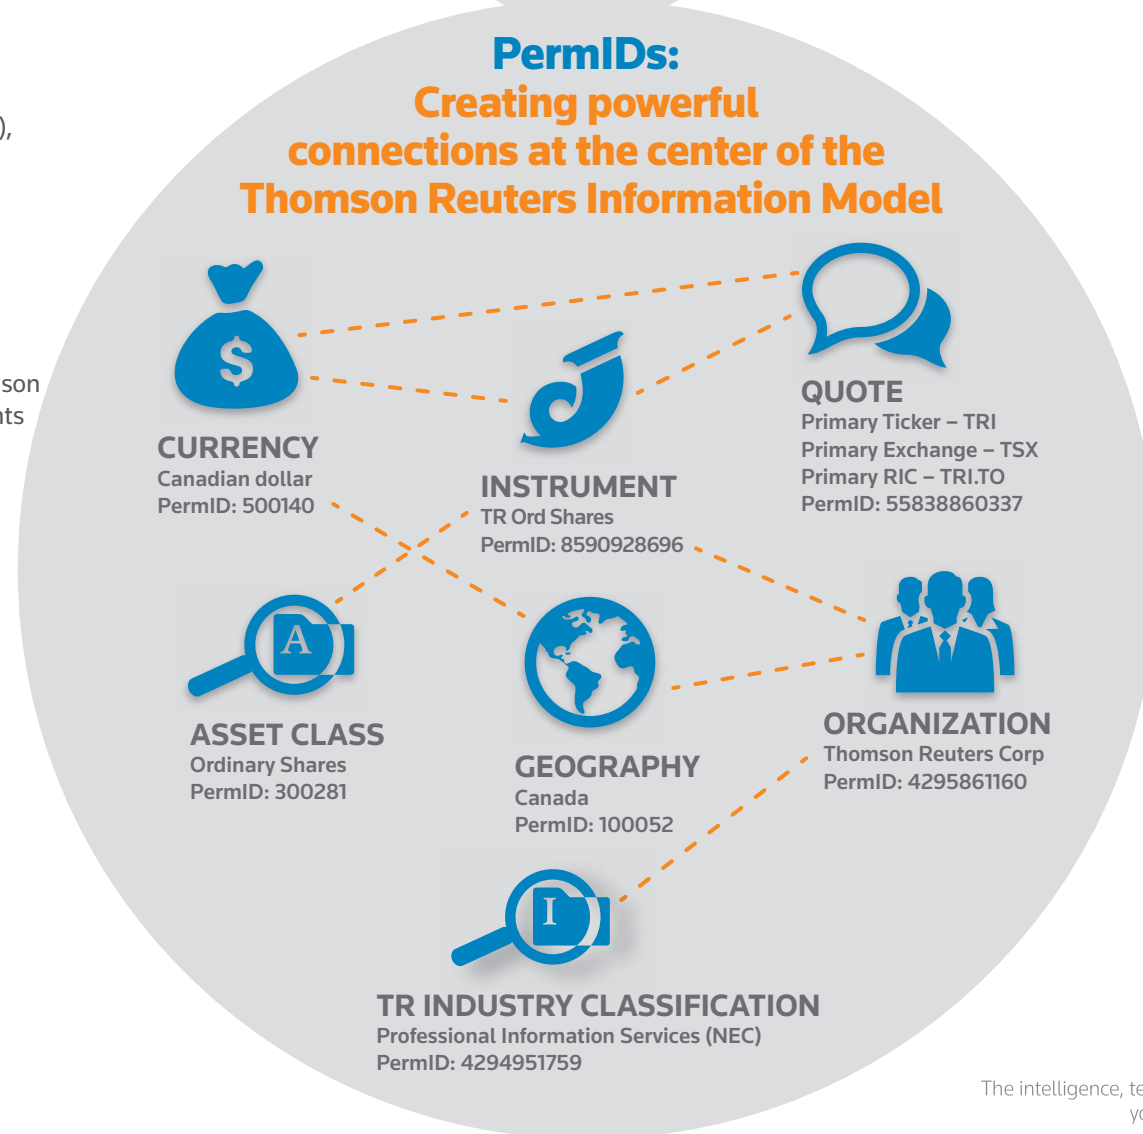

Thank you for joining us on our brand journey.

Thomson Reuters PermID

A Barcode for Information

PermIDs are:

- Complementary** – to the Reuters Instrument Code (RIC), International Security Identification Numbers (ISINs), Legal Entity Identifiers (LEIs), and other identifiers
- Comprehensive** – provides identification across a wide variety of organizations, instruments, funds, issuers and people
- Connected** – PermIDs connect all data sets in the Thomson Reuters information model, helping gain valuable insights
- Machine-readable** – a 64-bit number that operates beneath the surface to connect related information instantly and seamlessly
- Open** – Thomson Reuters open strategy is driving new opportunities, collaboration and innovation; we are Open Data Institute (ODI)-certified
- Permanent** – a never reused identifier is assigned to each information object; they don't change and allow you to trace object changes over time
- Precise** – points to each specific information object
- Scalable** – a vast number of PermIDs are available
- Unique** – each instance has its own PermID

Power your systems:

- Develop platforms with PermID.org** for easily searchable and better-connected data that returns the right connections to you
- Generate Alpha** by tagging all your data and exposing powerful linkages for unique insights
- Link your cross-asset information** to connect all of your non-streaming information for pricing and reference data needs
- Manage data with Intelligent Tagging** to explore, clean, tag & catalog your assets for better structure
- Manage risk with Org ID** by gaining insight into business events and securely mapping the information to your own data